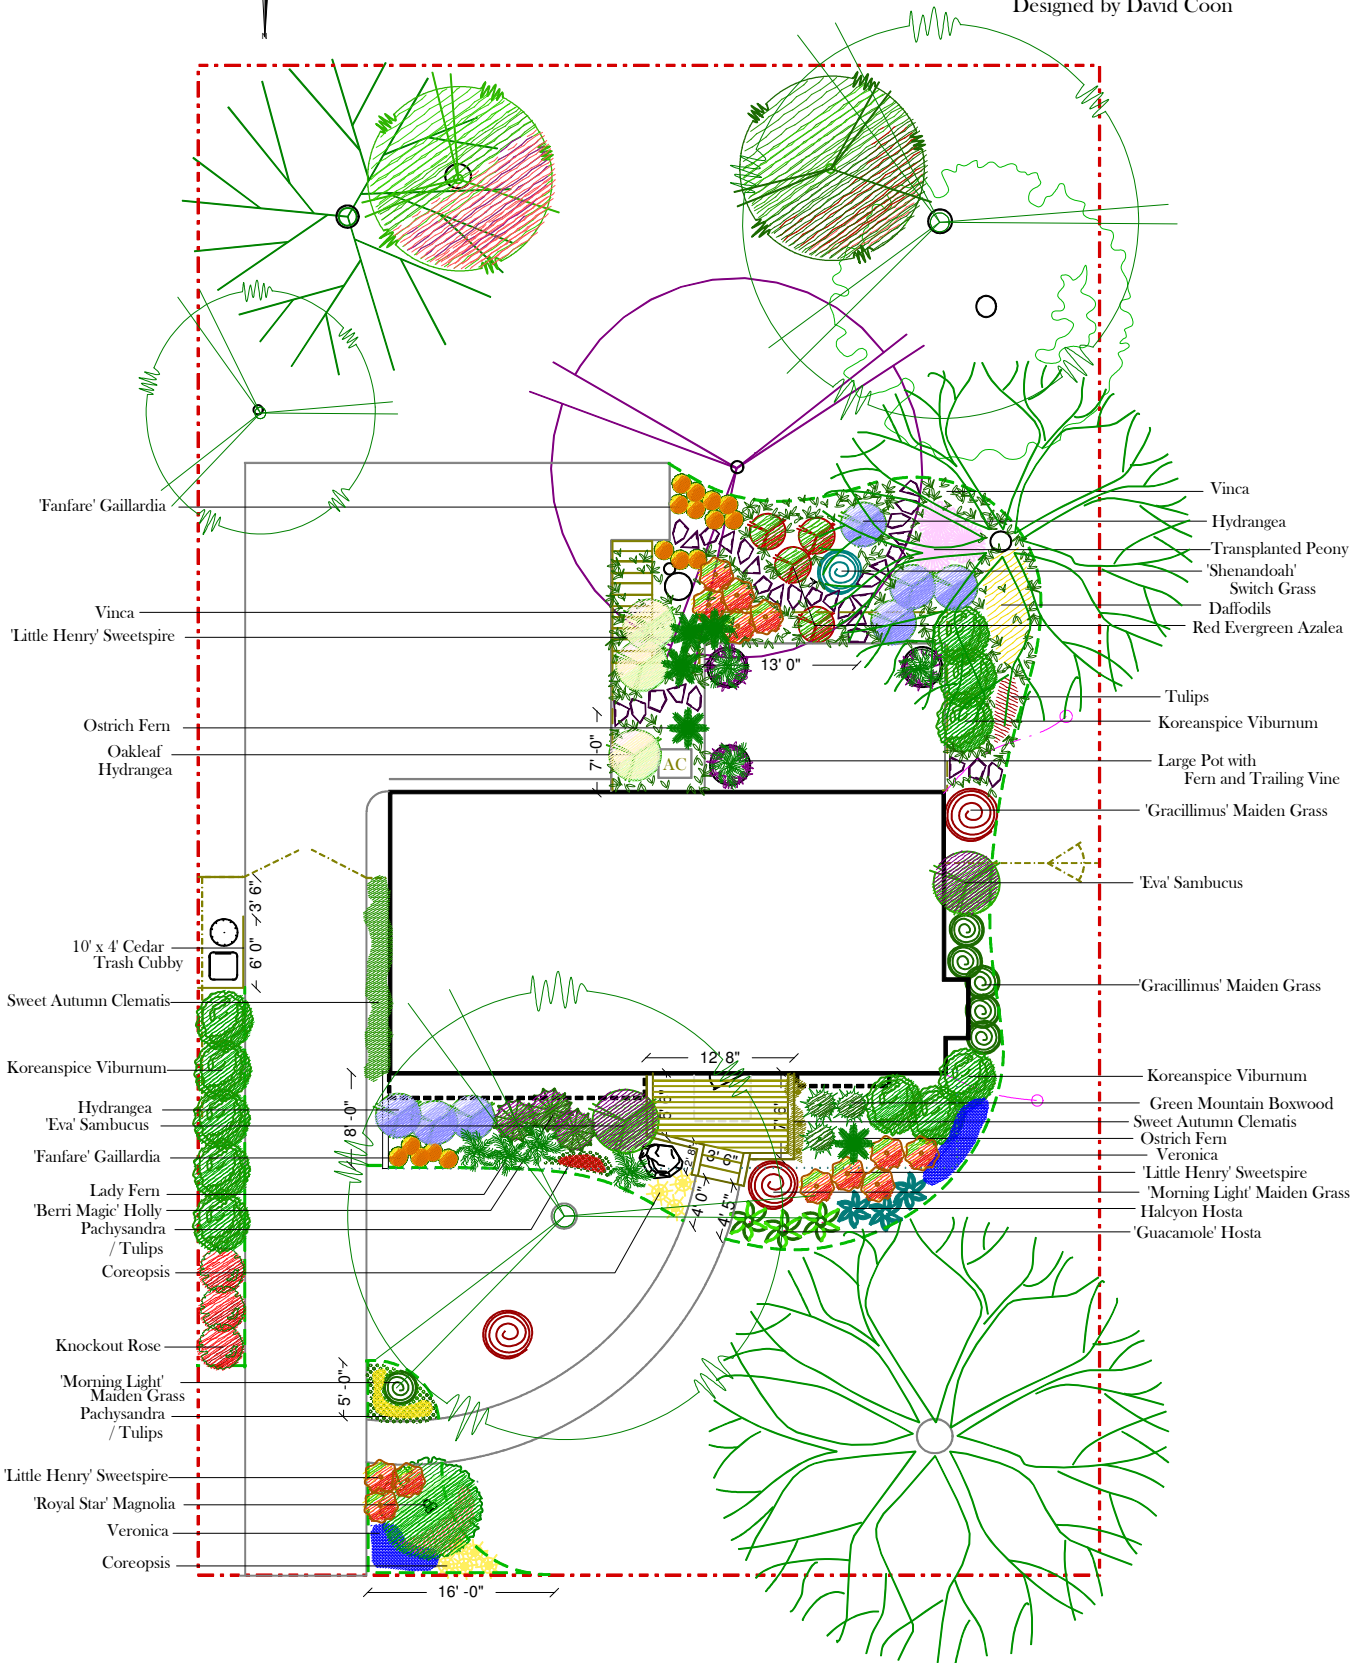

Designed by David Coon

Fanfare' Gaillardia

Vinca
 Little Henry' Sweetspire

Ostrich Fern
 Oakleaf
 Hydrangea

10' x 4' Cedar
 Trash Cubby

Sweet Autumn Clematis
 Koreanspice Viburnum
 Hydrangea
 'Eva' Sambucus
 Fanfare' Gaillardia
 Lady Fern
 Berri Magic' Holly
 Pachysandra
 / Tulips
 Coreopsis

16'-0"

7'-10"

13'-0"

12'-8"

14'-0"

4'-6"

5'-0"

8'-0"

6'-0"

3'-6"

3'-6"

3'-6"

3'-6"

3'-6"

3'-6"

3'-6"